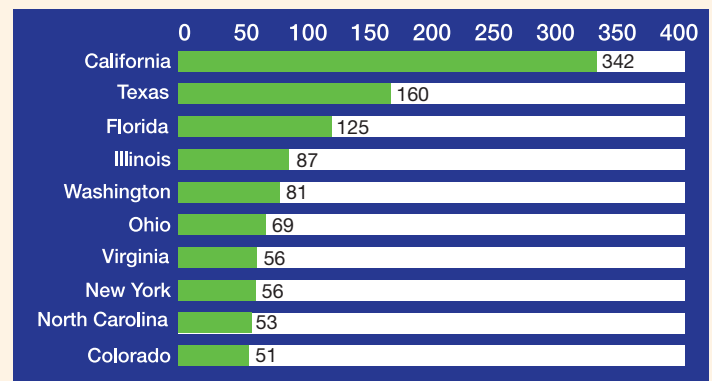

Top 10 Most Sister City Partnerships by U.S. State

■ Sister City Partnerships