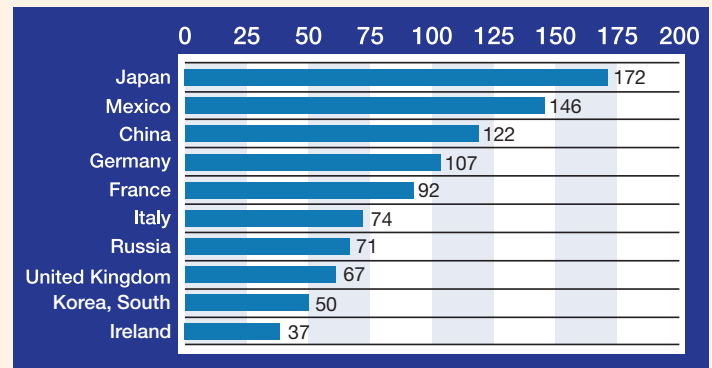

Membership Information

Sister Cities International represents nearly 600 communities in the United States with relationships in nearly 2,000 communities in 136 countries on six continents.

Sister Cities International supports citizen diplomats who promote the organizations' mission of creating world peace and cultural understanding through programming in the areas of cultural exchange, youth and education, strengthening developing communities, and economic development.

A sister city program is a volunteer group of citizens who, with the support of their local elected officials, form long-term mutually beneficial relationships with communities abroad.

Each sister city program is independent and pursues the activities and partnerships that are important to their community.

This directory lists our members and their relationships abroad. A quick snapshot of these relationships follows.

Most Sister City Relationships by Country

■ Sister City Partnerships